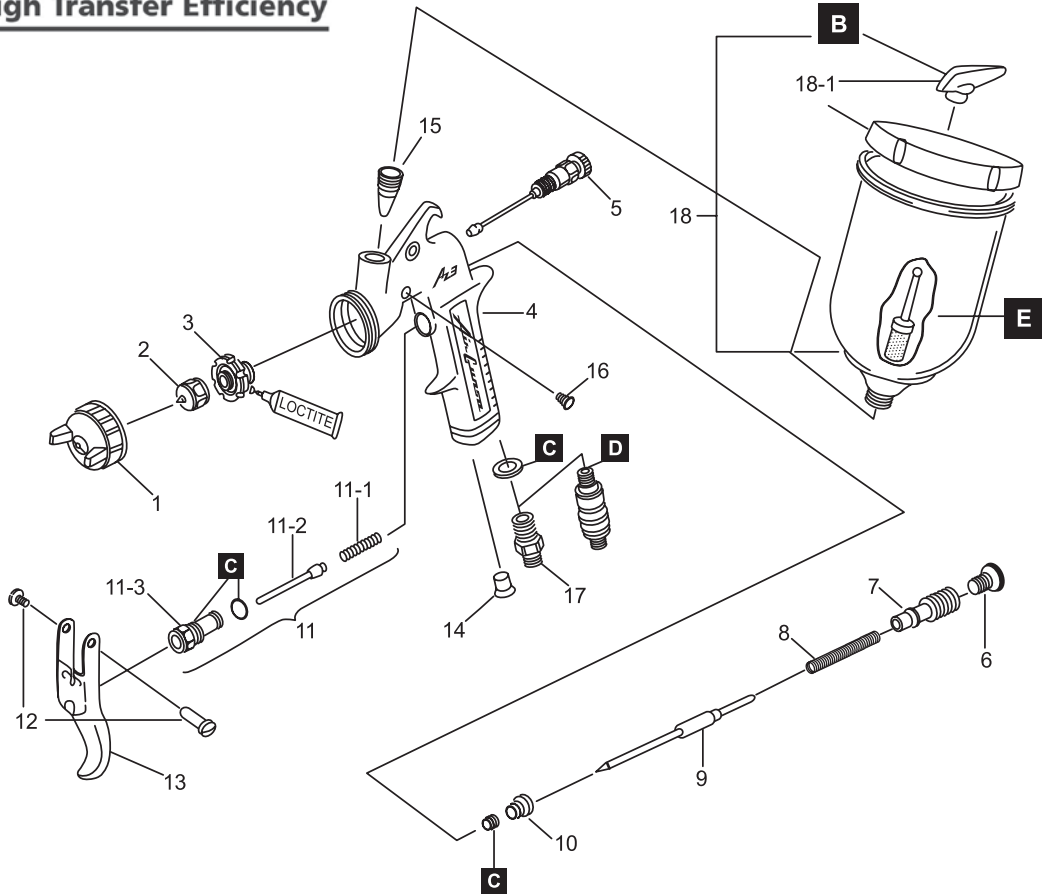

**HTE**

**High Transfer Efficiency**

Item No.	Part No.	Description	Item No.	Part No.	Description
1	2010135113	Air Cap Set 1.3 mm	6	2010141000	Fluid Needle Adjustment Knob
1	2010135115	Air Cap Set 1.5 mm	7	2010140900	Fluid Needle Guide
1	2010135118	Air Cap Set 1.8 mm	8	2010140800	Fluid Needle Spring
1	2010135120	Air Cap Set 2.0 mm	10	2010140600	Needle Packing Nut
1	2010131400	Air Cap Set 2.5 mm	11	2010120100	Air Valve Set
1	2010131500	Air Cap Set 3.0 mm	12	2010130400	Trigger Stud
1	2010131600	Air Cap Set 3.5 mm	13	2010141100	Trigger
2+9	2010133600	Fluid Nozzle & Needle Set 1.3 mm	14	2012340501	Plug
2+9	2010133700	Fluid Nozzle & Needle Set 1.5 mm	15	2013040100	Threaded Bushing
2+9	2010133800	Fluid Nozzle & Needle Set 1.8 mm	16	2010142600	Screw
2+9	2010133900	Fluid Nozzle & Needle Set 2.0 mm	17	2052191414	Air Nipple 1/4" BSP M
2+9	2010134000	Fluid Nozzle & Needle Set 2.5 mm	18	PCG.6AG	Gravity Pot
2+9	2010134100	Fluid Nozzle & Needle Set 3.0 mm	18-1	2012840200	Lid & Non Drip Set
2+9	2010134200	Fluid Nozzle & Needle Set 3.5 mm	B	2012840200	Non Drip Set 5 pcs
3	2010140200	Nozzle Holder	C	AZ3RSK	Packing Set
4	2010640100	Gun Body AZ3HTE	D	SEL.6	Air Control (optional)
5	2013030100	Pattern Adjustment	E	SEL.30	Paint Filter Set 5 pcs